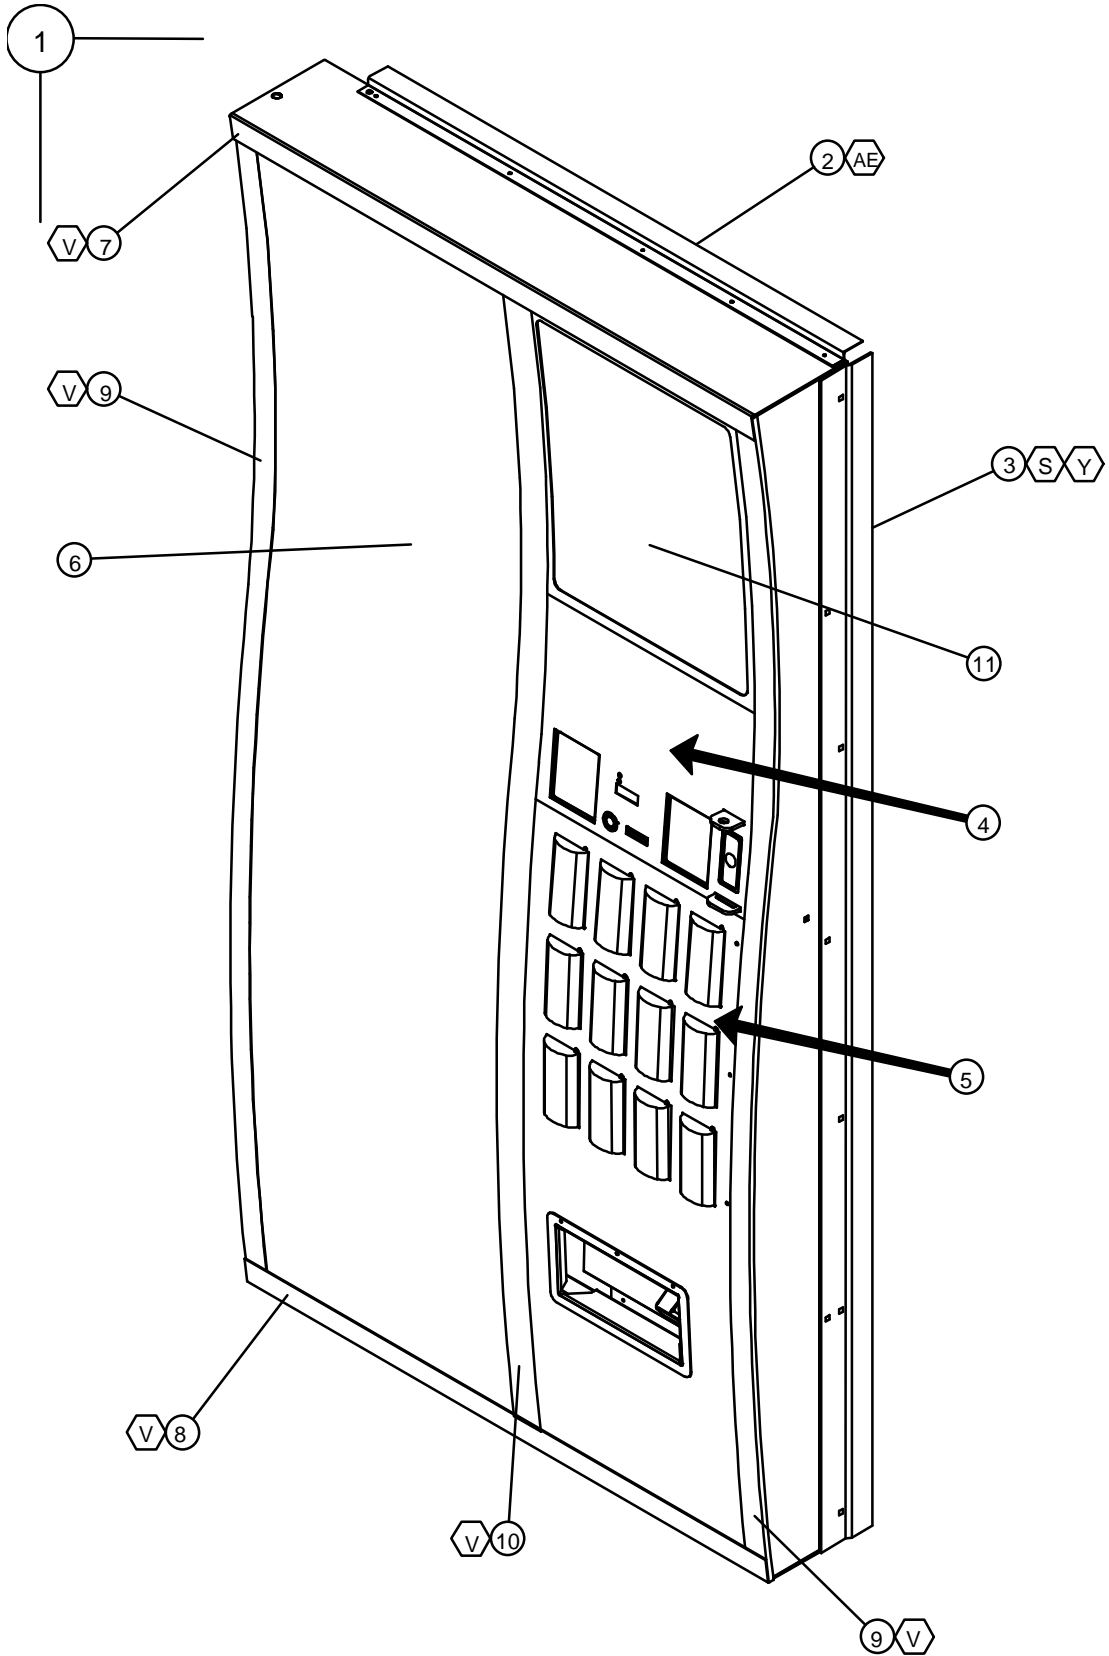

V-MAX

**COCA - COLA
LEAN MARKETING VENDOR
PARTS SECTION**

LEAN MARKETING VENDOR COCA-COLA DOOR

ITEM NO.	MODEL NUMBER		840	720	576
	DESCRIPTION	QTY REQ	PART NO.	PART NO.	PART NO.
1	DOOR ASSEMBLY	1	*	*	*
2	RAIN GUARD	1	2000848	2000848	2001031
3	DOOR GUARD	1	2010177-2	2010177-3	2010177-3
4	TRANSACTION ASSEMBLY (SEE LMV8-9)	1	~	~	~
5	SELECTION ASSEMBLY (SEE LMV6-7)	1	~	~	~
6	SIGN FACE	1	**	**	**
7	TOP TRIM	1	1124342-1	1124342-1	1124339-1
8	BOTTOM TRIM	1	1124340-1	1124340-1	1124341-1
9	SIDE TRIM	2	1124344-1	1124343-1	1124343-1
10	CENTER TRIM	1	1124346-1	1124345-1	1124345-1
11	AD PANEL	1	**	**	**