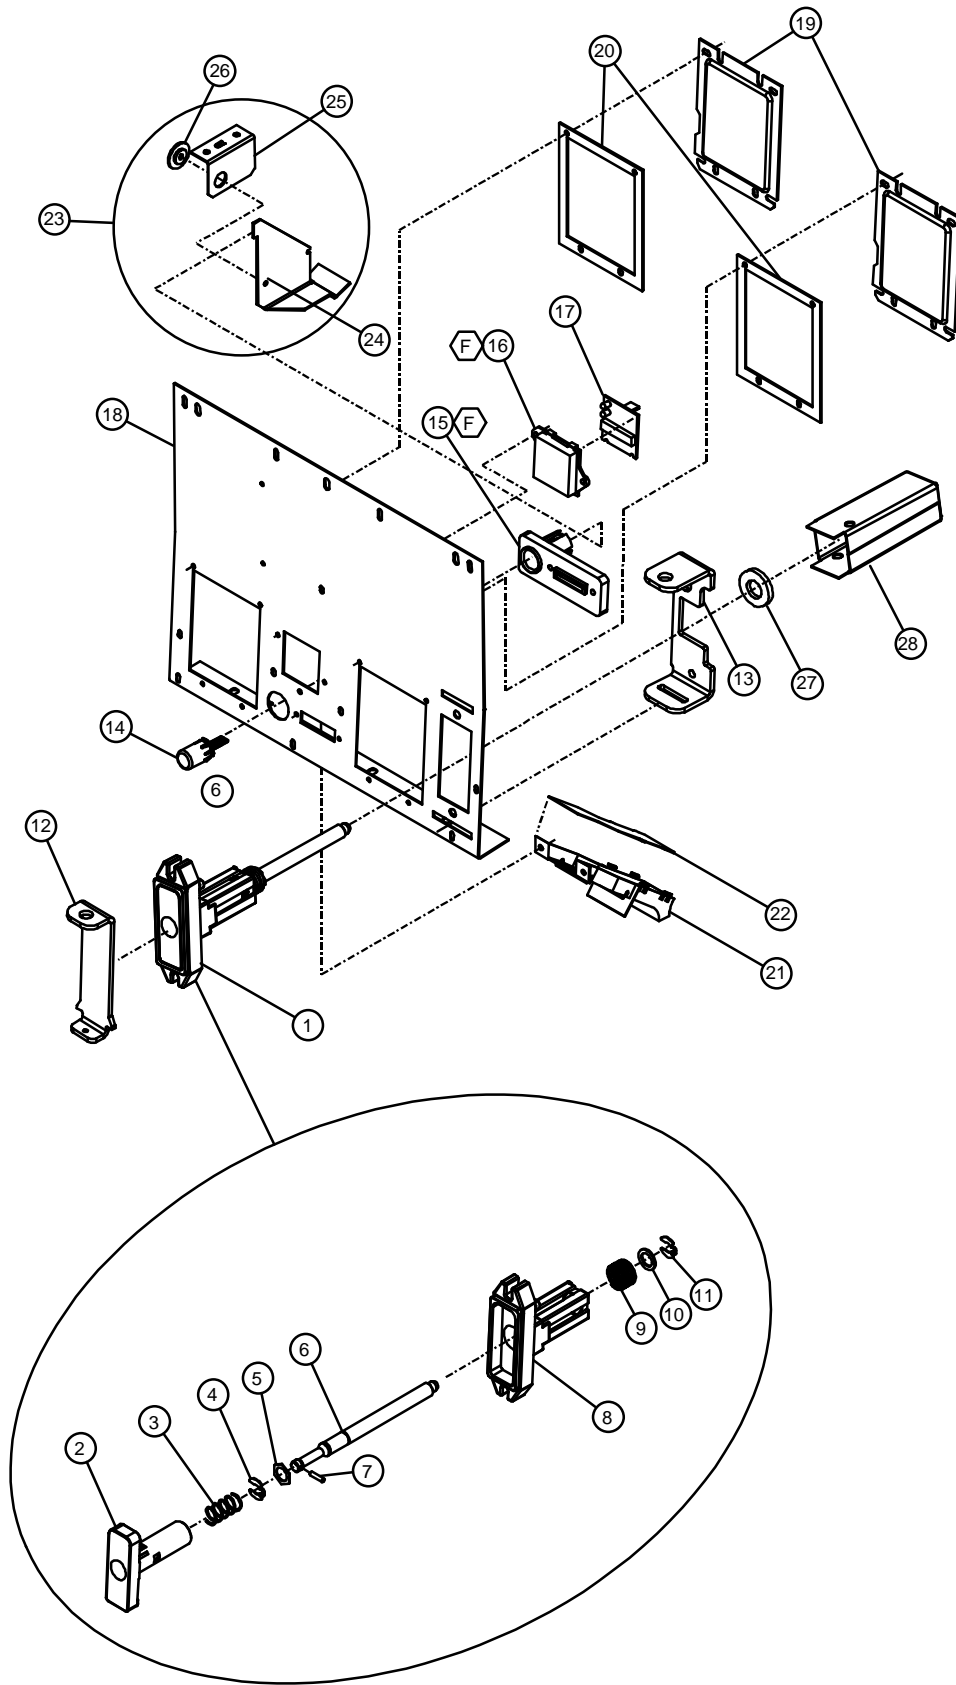

LEAN MARKETING VENDOR COCA-COLA TRANSACTION ASSEMBLY

ITEM NO.	DESCRIPTION	QTY REQ	PART NO.
1	T-HANDLE LOCK ASSEMBLY	1	1124191
2	T-HANDLE	1	1116732
3	SPRING	1	389691
4	E-RING RETAINER	1	388589
5	HEX WASHER	1	387600
6	LOCK STUD	1	1122399
7	PIN - STUD	1	387601
8	FLANGE	1	1116724
9	SPRING - HEAVY	1	389690
10	FLAT WASHER	1	V801023
11	E-RING RETAINER	1	388589
12	LOCK COVER (OPTIONAL)	1	1120340
13	HASP - LOCK COVER (OPTIONAL)	1	1120339
14	COIN RETURN BUTTON	1	1050473
15	COIN INSERT GUIDE PLATE	1	1123820
16	DISPLAY COVER	1	1039652
17	DISPLAY	1	1089678
18	TRANSACTION PANEL	1	1124681
19	DBV PLATE	2	1124614
20	DBV GASKET	2	1086759
21	COIN INSERT CHUTE	1	1123900
22	COIN INSERT CAP	1	1123898
23	COIN RETURN LEVER ASSEMBLY	1	1124371
24	COIN RETURN CRANK	1	1123823
25	COIN RETURN LEVER MOUNT	1	1123822
26	SHOULDER WASHER, NYLON	1	1122715
27	VAPOR SEAL	1	388132
28	LOCK STUD COVER	1	1122126
29	DISPLAY HARNESS (NOT SHOWN)	1	1120438