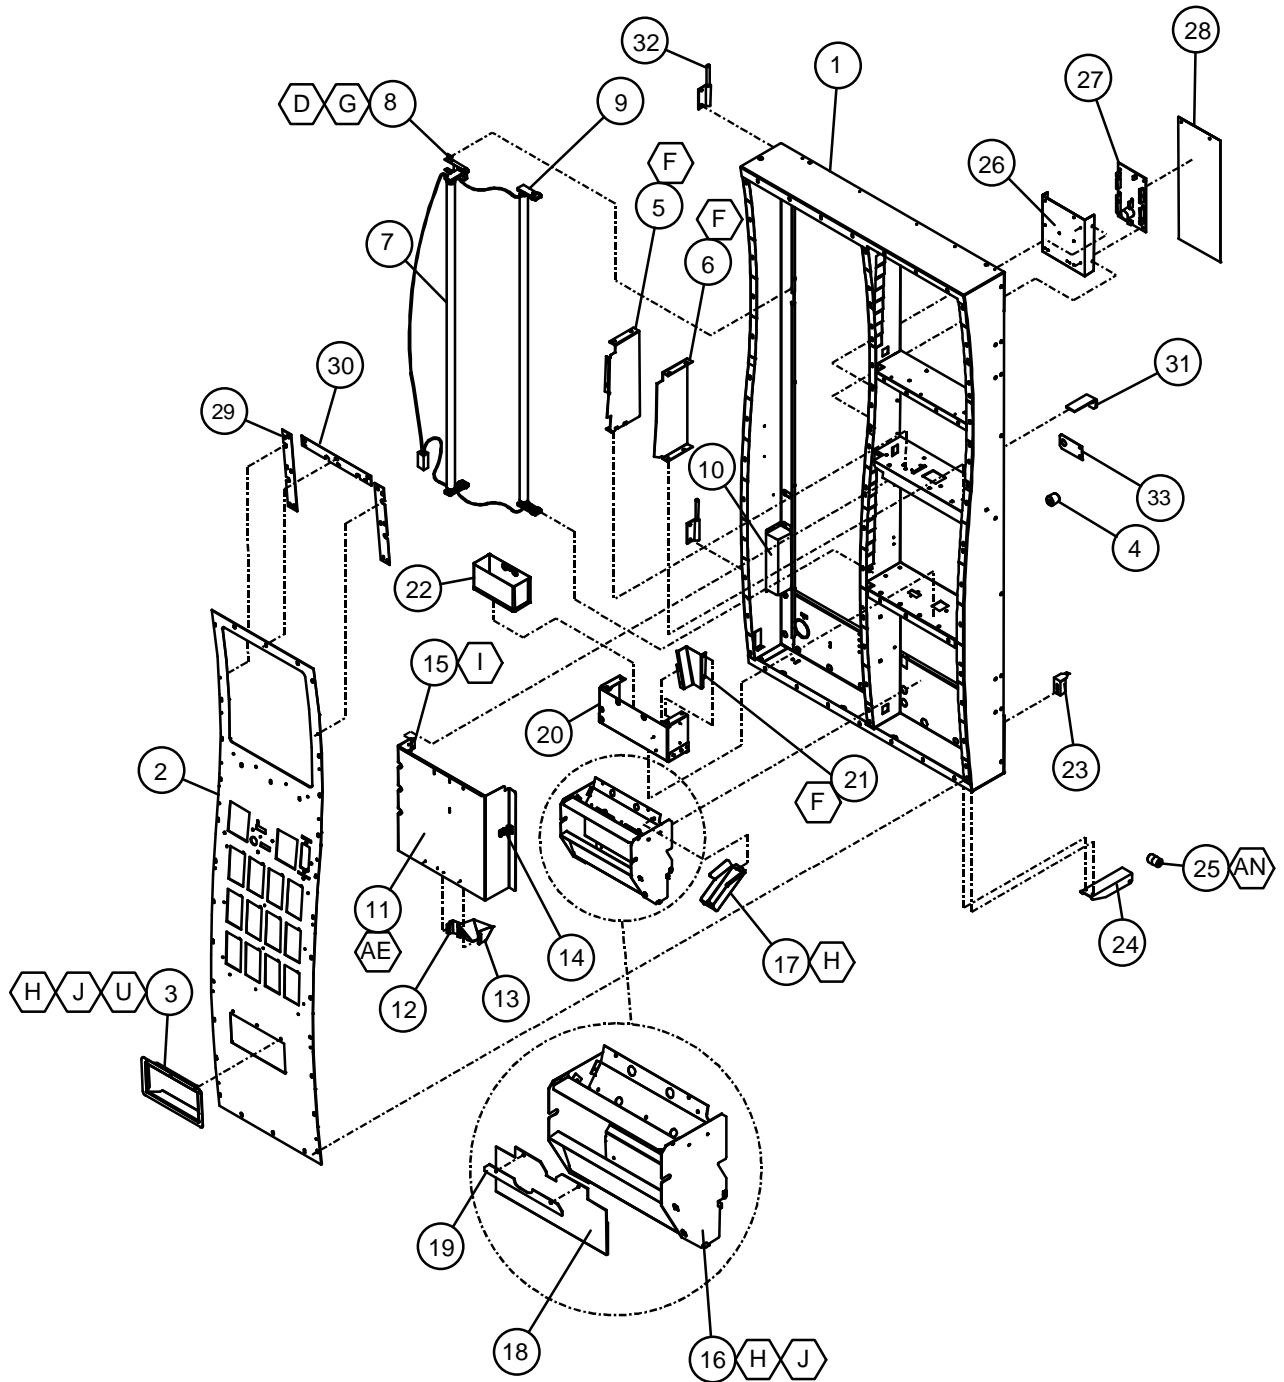

LEAN MARKETING VENDOR COCA-COLA DOOR

ITEM NO.	MODEL NUMBER		840	720	576
	DESCRIPTION	QTY REQ	PART NO.	PART NO.	PART NO.
1	DOOR WELD		1124338	1124337	1124336
2	OVERLAY PANEL (SEE PAGE LMV7)	1	~	~	~
3	EYELET, HOPPER TRIM	1	1124350	1124350	1124350
4	DOOR BUMPER	1	1036912	1036912	1036912
5	DBV VAULT PANEL	1	1124711	1124711	1124711
6	DBV VAULT PANEL, LOCKSIDE	1	1123907	1123907	1123907
7	LAMP, T8, 48"	2	1121173-2	1121173-2	1121173-2
8	LAMP BRACKET	1	1124194	1124233	1124194
9	LAMP HARNESS	1	1124307	1124307	1124307
10	BALLAST	1	1122758	1122758	1122758
11	COINAGE DOOR	1	1124229	1124229	1124229
12	COINAGE CHUTE	1	1123851	1123851	1123851
13	COINAGE COIN RETURN CHUTE	1	1124230	1124230	1124230
14	LATCH, COINAGE DOOR	1	1085546	1085546	1085546
15	HINGE, COINAGE DOOR	2	388124	388124	388124
16	HOPPER ASSEMBLY	1	1123886	1123886	1123886
17	COIN RETURN CUP	1	1123885	1123885	1123885
18	HOPPER FLAP	1	1123739	1123739	1123739
19	RETAINER, HOPPER	1	1122875	1122875	1122875
20	COIN BOX HOUSING ASSEMBLY	1	1124693	1124693	1124693
21	COIN RETURN CHUTE	1	1123849	1123849	1123849
22	COIN BOX ASSEMBLY	1	1124391	1124391	1124391
23	INNER DOOR RAMP	1	1121714	1121714	1121714
24	ROLLER BRACKET	1	1120552	1120552	1120552
25	ROLLER	1	1120388	1120388	1120388
26	VEC MOUNTING BRACKET	1	1120544	1120544	1120544
27	CONTROL BOARD, VEC 10	1	1120574-107	1120574-107	1120574-107
28	RAIN CURTAIN, CONTROLLER	1	1120718	1120718	1120718
29	RETAINER, AD PANEL 32"	*	1124903	1124903	1124903
30	RETAINER, AD PANEL 39"	1	1124902	~	~
31	COIN DOOR WEAR PLATE	1	1124228	1124228	1124228
32	INNER DOOR HINGE, MALE	2	1121287	1121287	1121287
33	LOCK STUD GUIDE	1	1121356	1121356	1121356
34	MDB HARNESS (NOT SHOWN)	1	1124570	1124570	1124570
35	DOOR HARNESS (NOT SHOWN)	1	1120435	1120435	1120435
36	RAIN CURTAIN, LIGHT (NOT SHOWN)	2	1121838-1	1121838-1	1121838-1
37	RAIN CURTAIN, BALLAST (NOT SHOWN)	1	1121837	1121837	1121837