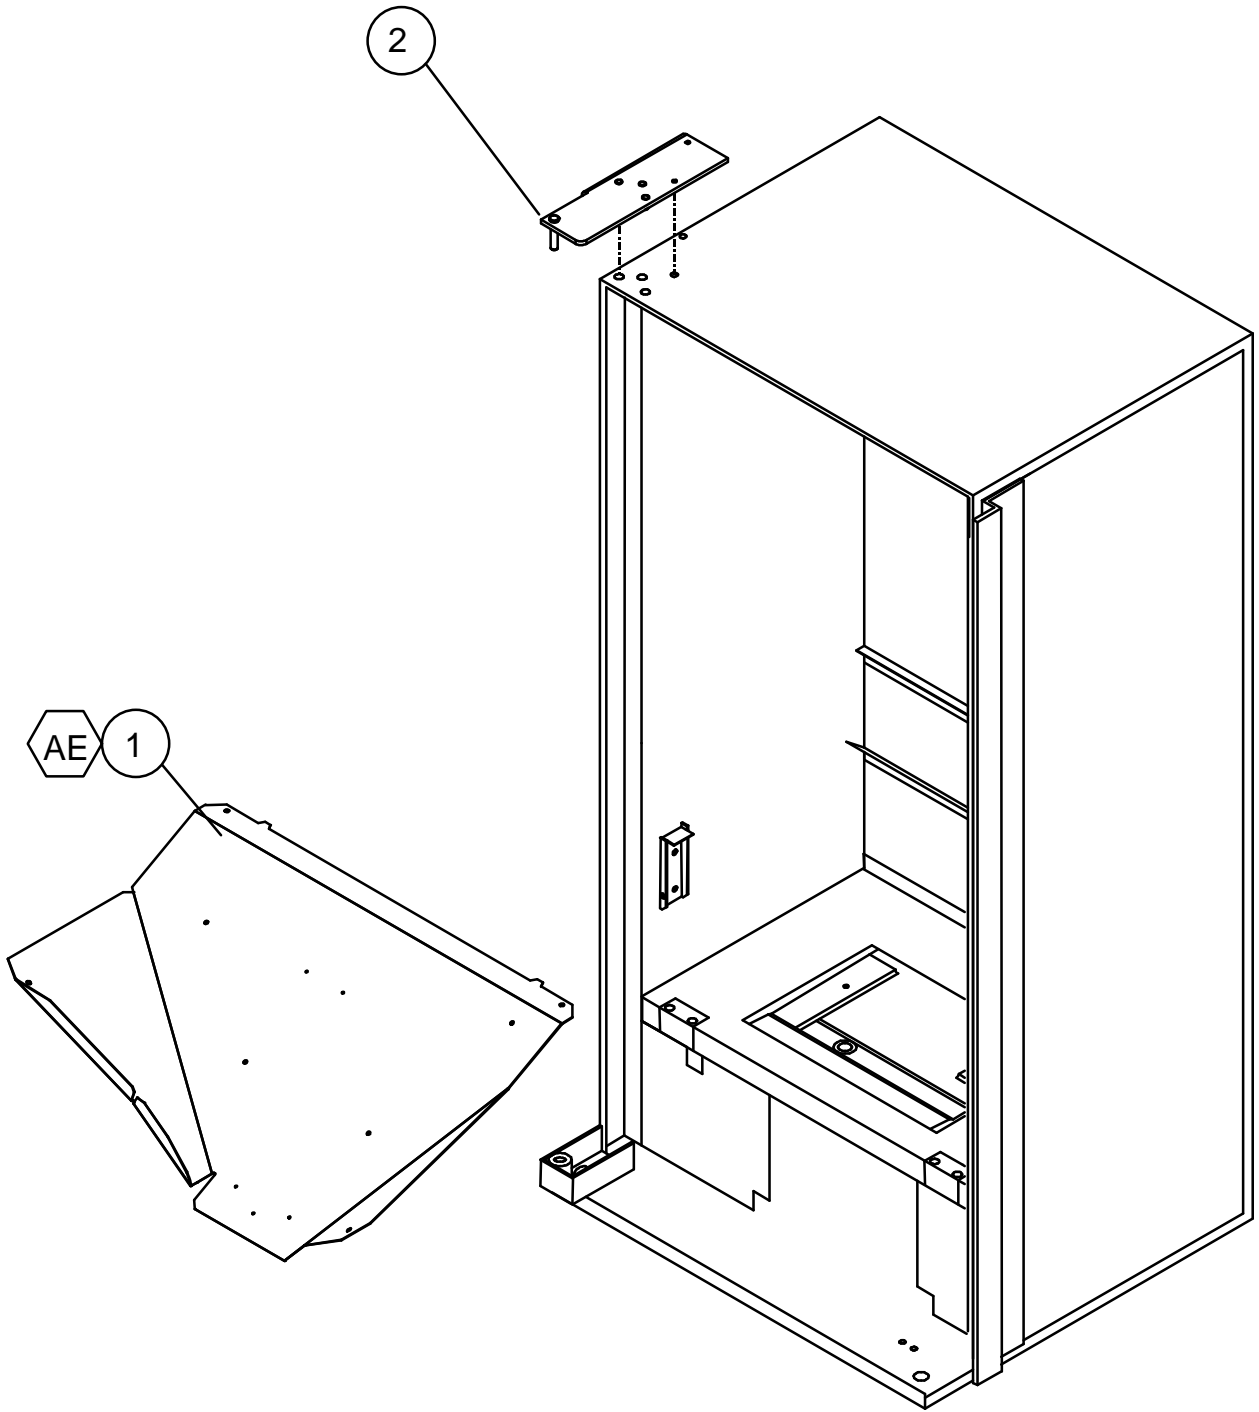

LEAN MARKETING VENDOR COCA-COLA CABINET ASSEMBLY

ITEM NO.	DESCRIPTION	QTY REQ	PART NO.
1	PRODUCT CHUTE ASSEMBLY, 39"	1	2008643-03
~	PRODUCT CHUTE ASSEMBLY, 32"	1	2008643-06
2	TOP HINGE ASSEMBLY	1	2000805-03