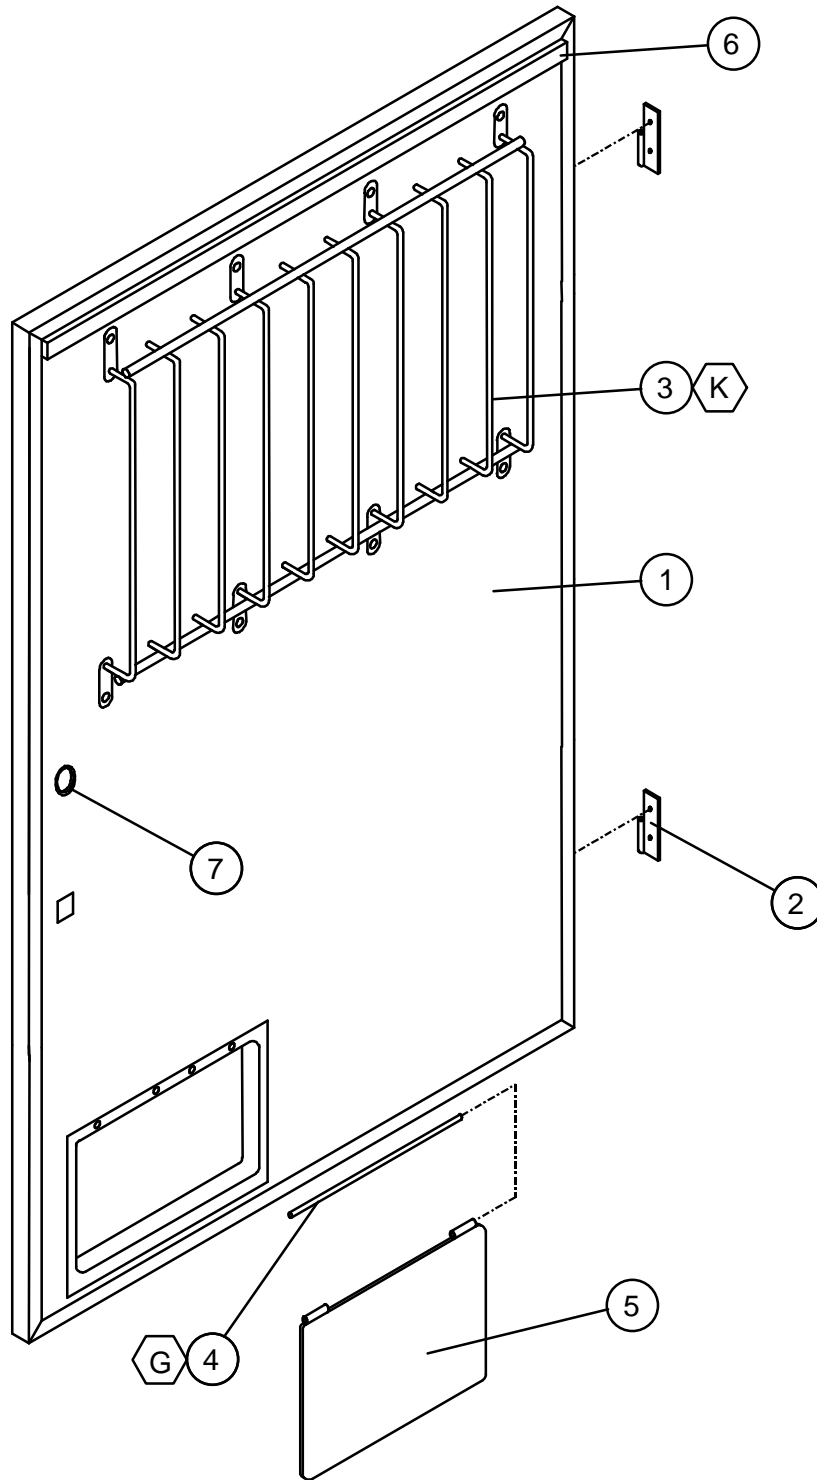

LEAN MARKETING VENDOR COCA-COLA SELECTION PANEL

ITEM NO.	DESCRIPTION	QTY REQ	PART NO.
1	CONTROL PANEL OVERLAY, 79" X 39", 12 SELECT	1	1124530
	CONTROL PANEL OVERLAY, 72" X 39", 12 SELECT		1124529
	CONTROL PANEL OVERLAY, 72" X 32", 8 SELECT		1124528
2	BUTTON MOUNT PANEL, 12 SELECT	1	1123829
	BUTTON MOUNT PANEL, 8 SELECT		1123887
3	SWITCH MOUNT BRACKET	1 or 2	1124701
4	SELECTION SWITCH	8 or 12	368299
5	SPRING	8 or 12	388858
6	SELECTION BUTTON	8 or 12	1113171
7	FLAVOR LABEL	8 or 12	*
8	TRANSACTION PANEL OVERLAY, DBV & CARD READER	1	1124348
	TRANSACTION PANEL OVERLAY, NO DBV OR CARD READER	1	1124348-2
9	SELECTION HARNESS, 12 SELECT (NOT SHOWN)	1	1124313
	SELECTION HARNESS, 8 SELECT (NOT SHOWN)	1	1124312

* WHEN ORDERING FLAVOR LABELS, PLEASE PROVIDE **STYLE**.

LMV-8

LEAN MARKETING VENDOR COCA-COLA TRANSACTION ASSEMBLY

ITEM NO.	DESCRIPTION	QTY REQ	PART NO.
1	T-HANDLE LOCK ASSEMBLY	1	1124191
2	T-HANDLE	1	1116732
3	SPRING	1	389691
4	E-RING RETAINER	1	388589
5	HEX WASHER	1	387600
6	LOCK STUD	1	1122399
7	PIN - STUD	1	387601
8	FLANGE	1	1116724
9	SPRING - HEAVY	1	389690
10	FLAT WASHER	1	V801023
11	E-RING RETAINER	1	388589
12	LOCK COVER (OPTIONAL)	1	1120340
13	HASP - LOCK COVER (OPTIONAL)	1	1120339
14	COIN RETURN BUTTON	1	1050473
15	COIN INSERT GUIDE PLATE	1	1123820
16	DISPLAY COVER	1	1039652
17	DISPLAY	1	1089678
18	TRANSACTION PANEL	1	1124681
19	DBV PLATE	2	1124614
20	DBV GASKET	2	1086759
21	COIN INSERT CHUTE	1	1123900
22	COIN INSERT CAP	1	1123898
23	COIN RETURN LEVER ASSEMBLY	1	1124371
24	COIN RETURN CRANK	1	1123823
25	COIN RETURN LEVER MOUNT	1	1123822
26	SHOULDER WASHER, NYLON	1	1122715
27	VAPOR SEAL	1	388132
28	LOCK STUD COVER	1	1122126
29	DISPLAY HARNESS (NOT SHOWN)	1	1120438